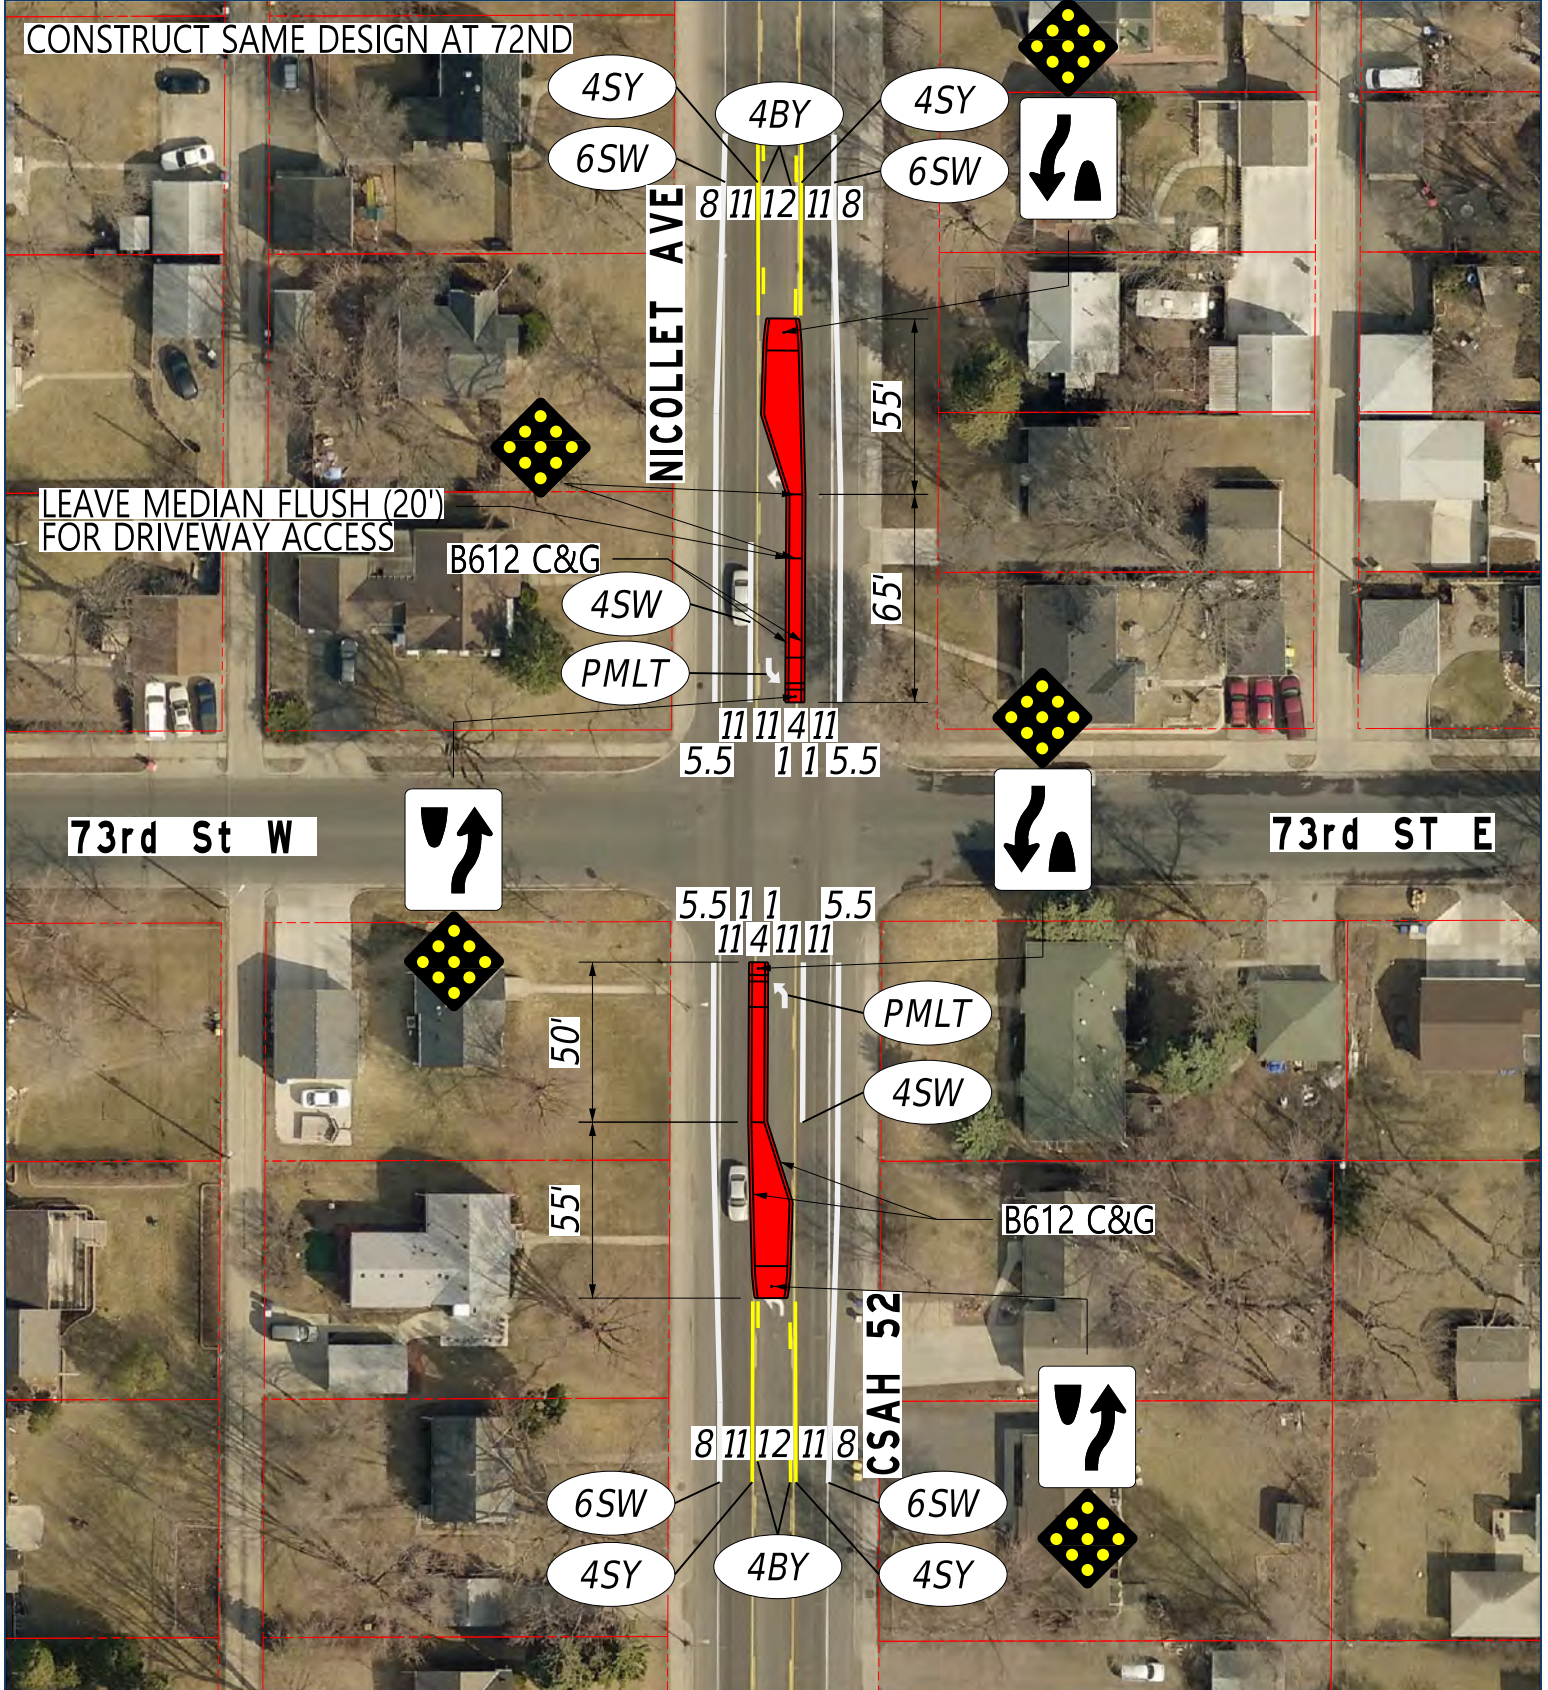

CSAH 52 - Nicollet Ave

73rd St | Hennepin County Public Works

HENNEPIN COUNTY
MINNESOTA

Disclaimer: This map (i) is furnished "AS IS" with no representation as to completeness or accuracy; (ii) is furnished with no warranty of any kind; and (iii) is not suitable for legal, engineering or surveying purposes. Hennepin County shall not be liable for any damage, injury or loss resulting from this map.