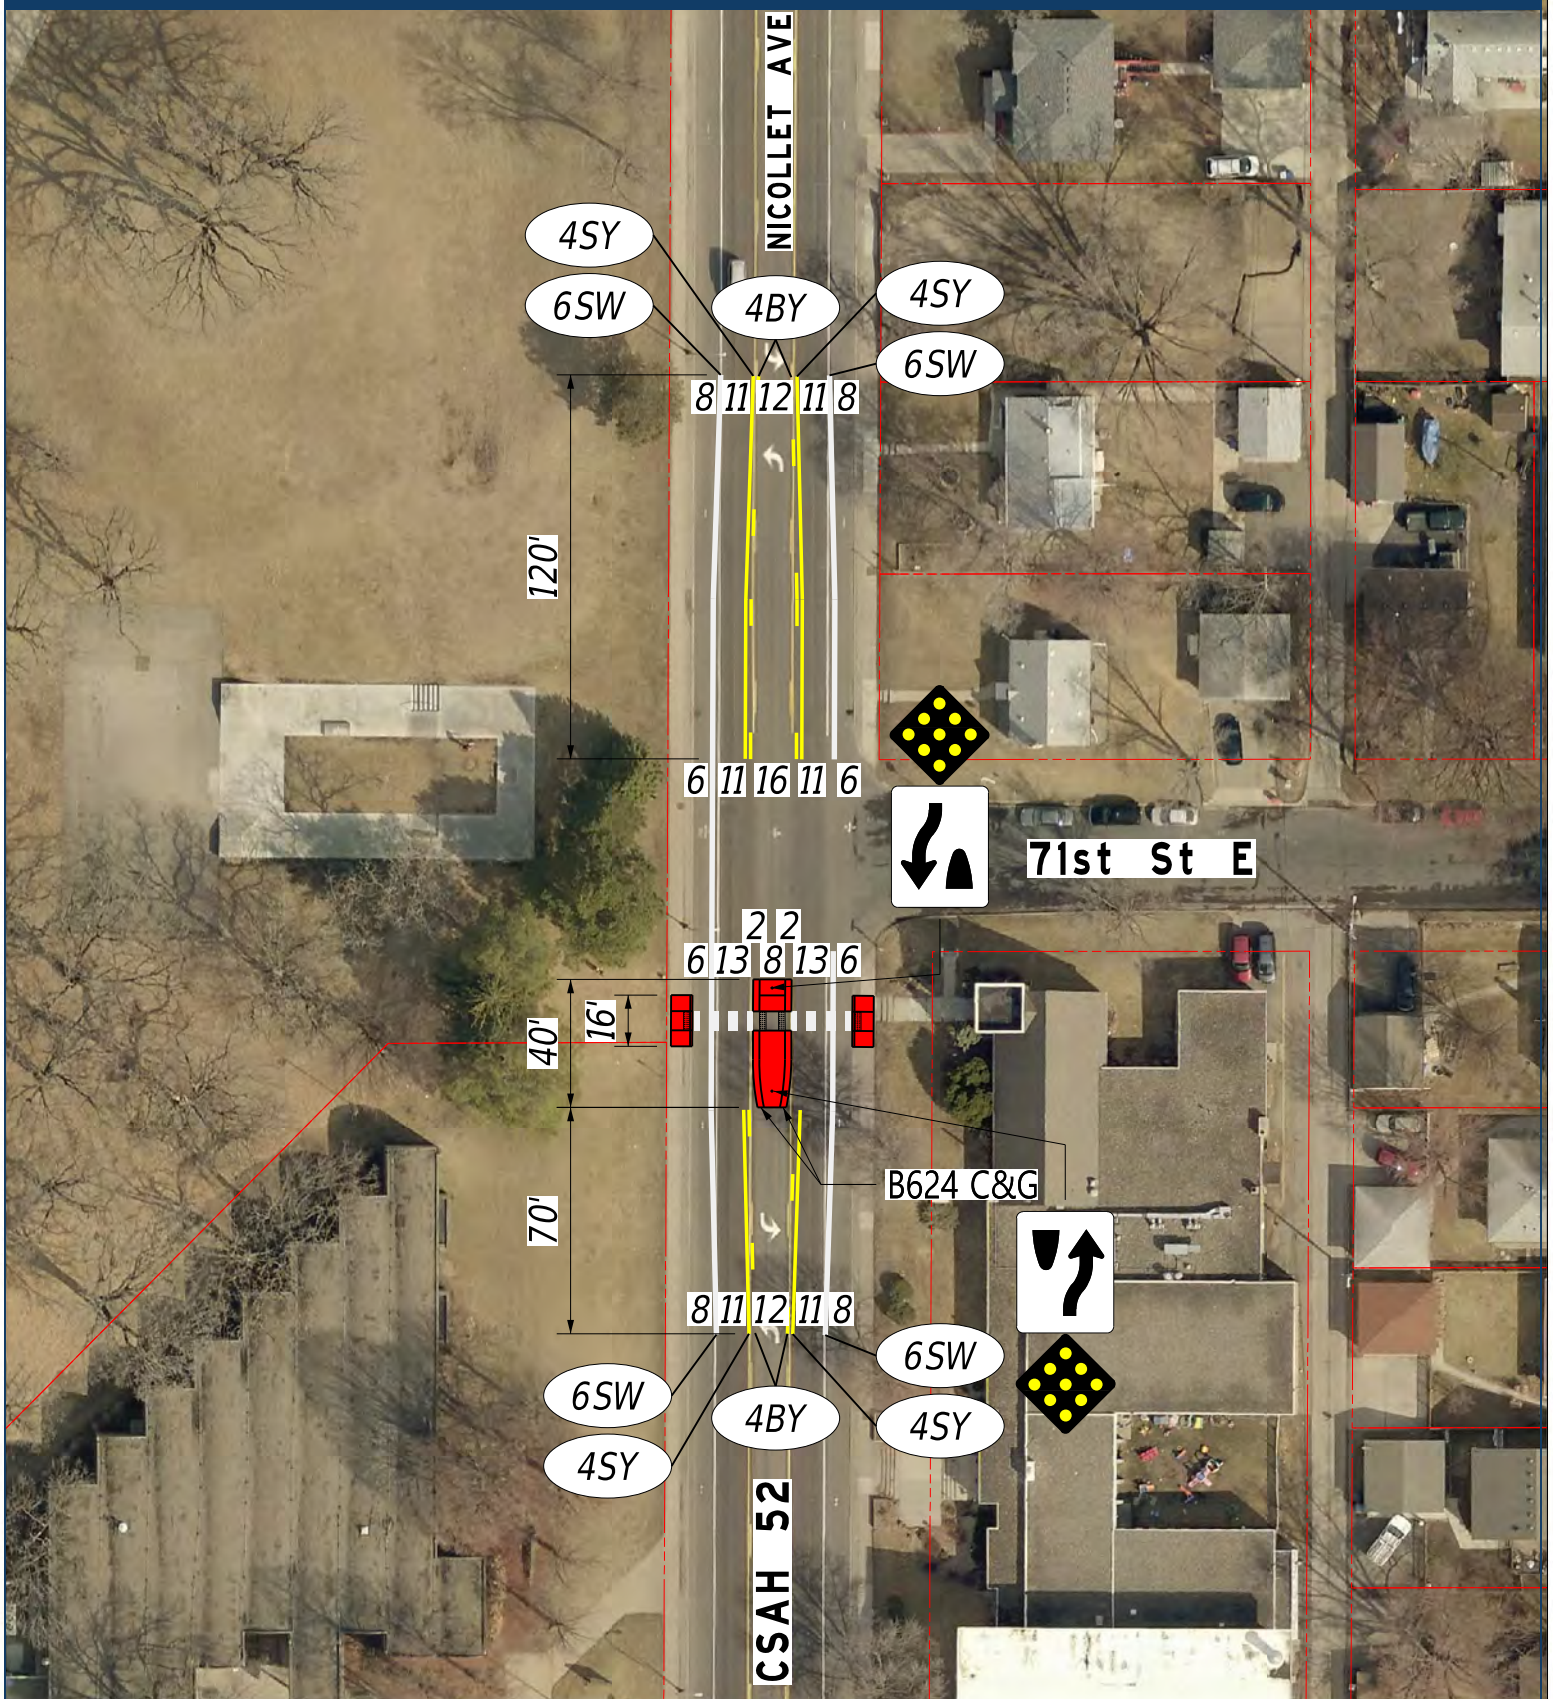

CSAH 52 - Nicollet Ave

71st St | Hennepin County Public Works

HENNEPIN COUNTY
MINNESOTA

Disclaimer: This map (i) is furnished "AS IS" with no representation as to completeness or accuracy; (ii) is furnished with no warranty of any kind; and (iii) is not suitable for legal, engineering or surveying purposes. Hennepin County shall not be liable for any damage, injury or loss resulting from this map.